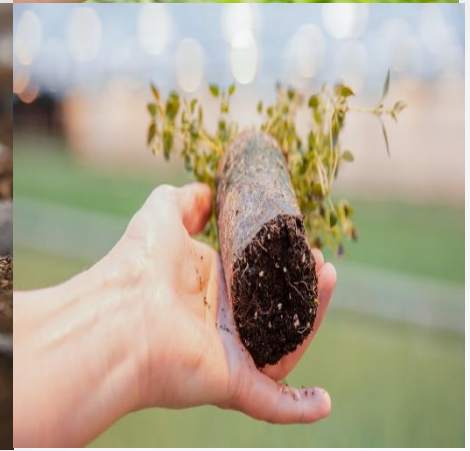

FIBERCELL BIOBASED PAPER

Our Biobased family combines different biobased fibers to create an environmentally friendly product with the degradation time desired by the customer. This is a paper with a broad range. It is used for propagation of a wide variety of crops.

FIBERCELL BIOBASED MEDIUM

We supply a range of paper which degrades naturally over time. In combination with our FiberCell Holders we provide the perfect solution to grow quality seedlings and cuttings.

Our Biobased family combines different biobased fibers to create an environmentally friendly product with the degradation time desired by the customer. This is a paper with a broad range. It is used for propagation of a wide variety of crops.

FIBERCELL BIOBASED FAST

We supply a range of paper which degrades naturally over time. In combination with our FiberCell Holders we provide the perfect solution to grow quality seedlings and cuttings.

Our Biobased family combines different biobased fibers to create an environmentally friendly product with the degradation time desired by the customer. This is a paper with a broad range. It is used for propagation of a wide variety of crops.